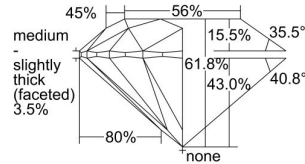

GIA®

FACSIMILE

GIA REPORT 1328964869

Verify this report at GIA.edu

GIA NATURAL DIAMOND DOSSIER®

June 03, 2019
GIA Report Number 1328964869
Shape and Cutting Style ..... Round Brilliant
Measurements ..... 3.81 - 3.83 x 2.36 mm

GRADING RESULTS

Carat Weight ..... 0.21 carat
Color Grade ..... F
Clarity Grade VS1
Cut Grade ..... Excellent

ADDITIONAL GRADING INFORMATION

Polish ..... Excellent
Symmetry ..... Excellent
Fluorescence ..... None
Clarity Characteristics ..... Feather, Cloud, Pinpoint
Inscription(s): GIA 1328964869

PROPORTIONS

Profile to actual proportions