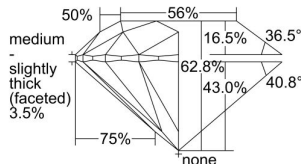

GIA®

FACSIMILE

GIA REPORT 1358657914

Verify this report at GIA.edu

GIA NATURAL DIAMOND DOSSIER®

July 31, 2020
GIA Report Number 1358657914
Shape and Cutting Style ..... Round Brilliant
Measurements ..... 3.70 - 3.73 x 2.33 mm

GRADING RESULTS

Carat Weight ..... 0.20 carat
Color Grade ..... F
Clarity Grade VVS1
Cut Grade ..... Excellent

ADDITIONAL GRADING INFORMATION

Polish ..... Excellent
Symmetry ..... Excellent
Fluorescence ..... Faint
Clarity Characteristics ..... Pinpoint
Inscription(s): GIA 1358657914

PROPORTIONS

Profile to actual proportions