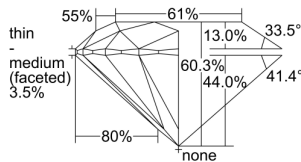

GIA®

FACSIMILE

GIA REPORT 2191556442

Verify this report at GIA.edu

GIA NATURAL DIAMOND DOSSIER®

August 08, 2018
GIA Report Number 2191556442
Shape and Cutting Style ..... Round Brilliant
Measurements ..... 5.29 - 5.30 x 3.19 mm

GRADING RESULTS

Carat Weight ..... 0.54 carat
Color Grade ..... E
Clarity Grade S11
Cut Grade ..... Excellent

ADDITIONAL GRADING INFORMATION

Polish ..... Excellent
Symmetry ..... Excellent
Fluorescence ..... None
Clarity Characteristics ..... Crystal, Cloud
Inscription(s): GIA 2191556442

PROPORTIONS

Profile to actual proportions

GRADING SCALES

GIA COLOR SCALE	GIA CLARITY SCALE	GIA CUT SCALE	
D	FLAWLESS	EXCELLENT	
E	INTERNALLY FLAWLESS		
F		VVS₁	VERY GOOD
G	VVS₂		
H	VS₁	GOOD	
I	VS₂		
J	S1₁	FAIR	
K	S1₂		
L	I₁	POOR	
M	I₂		
N	I₃		
O			
P			
Q			
R			
S			
T			
U			
V			
W			
X			
Y			
Z