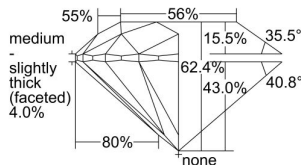

GIA®

FACSIMILE

GIA REPORT 2205542284

Verify this report at GIA.edu

GIA NATURAL DIAMOND DOSSIER®

August 27, 2019
GIA Report Number 2205542284
Shape and Cutting Style ..... Round Brilliant
Measurements ..... 5.11 - 5.14 x 3.20 mm

GRADING RESULTS

Carat Weight ..... 0.52 carat
Color Grade I
Clarity Grade SI2
Cut Grade ..... Excellent

ADDITIONAL GRADING INFORMATION

Polish ..... Excellent
Symmetry ..... Excellent
Fluorescence ..... Faint
Clarity Characteristics ..... Cloud
Inscription(s): GIA 2205542284

PROPORTIONS

Profile to actual proportions

GRADING SCALES

GIA COLOR SCALE

COLORED	D
	E
	F
	G
	H
	I
	J
NEAR COLORLESS	K
	L
Faint	M
	N
	O
	P
Very Light	Q
	R
	S
	T
	U
	V
Light	W
	X
	Y
	Z

GIA CLARITY SCALE

FLAWLESS	VERY VERY SLIGHTLY INCLUDED	VVS₁	VERY SLIGHTLY INCLUDED	SI₁	SLIGHTLY INCLUDED	I₁	
							FLAWLESS
INTERNALLY FLAWLESS	VERY SLIGHTLY INCLUDED	VVS₂	VERY SLIGHTLY INCLUDED	SI₂	SLIGHTLY INCLUDED	I₂	
		VS₁				I₃	
		VS₂					

GIA CUT SCALE

EXCELLENT
VERY GOOD
GOOD
FAIR
POOR