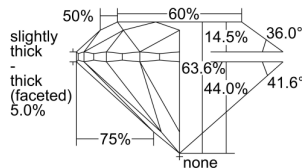

GIA®

FACSIMILE

GIA REPORT 2347458974

Verify this report at GIA.edu

GIA NATURAL DIAMOND DOSSIER®

December 31, 2019
GIA Report Number 2347458974
Shape and Cutting Style ..... Round Brilliant
Measurements ..... 5.27 - 5.34 x 3.38 mm

GRADING RESULTS

Carat Weight ..... 0.60 carat
Color Grade ..... G
Clarity Grade S11
Cut Grade ..... Very Good

ADDITIONAL GRADING INFORMATION

Polish ..... Excellent
Symmetry ..... Very Good
Fluorescence ..... None
Clarity Characteristics ..... Crystal, Cloud
Inscription(s): GIA 2347458974

PROPORTIONS

Profile to actual proportions