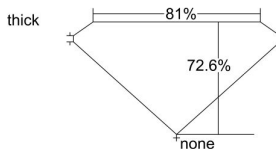

GIA®

FACSIMILE

GIA REPORT 5171463541

Verify this report at gia.edu

GIA DIAMOND DOSSIER®

January 22, 2016
GIA Report Number 5171463541
Shape and Cutting Style ..... **Rectangular Modified Brilliant**
Measurements ..... 4.48 x 4.12 x 2.99 mm

GRADING RESULTS

Carat Weight ..... 0.45 carat
Color Grade ..... D
Clarity Grade VS2

ADDITIONAL GRADING INFORMATION

Polish ..... Very Good
Symmetry ..... Very Good
Fluorescence ..... None
Clarity Characteristics ..... Crystal, Cloud, Feather
Inscription(s): GIA 5171463541

PROPORTIONS

Profile not to actual proportions

GRADING SCALES

GIA COLOR SCALE		GIA CLARITY SCALE			
COLORLESS	D	VERY VERY SLIGHTLY INCLUDED	FLAWLESS		
	E		INTERNALLY FLAWLESS		
	F	VERY SLIGHTLY INCLUDED	VVS₁		
	G		VVS₂		
	H		VS₁		
	NEAR COLORLESS	I	SLIGHTLY INCLUDED	VS₂	
		J		SI₁	
		FAINT	K	INCLUDED	SI₂
			L		I₁
			M		I₂
VERY LIGHT	N	LIGHT	I₃		
	O				
	P				
	Q				
	R