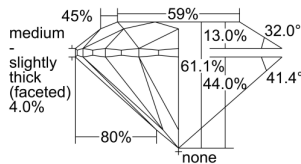

GIA®

FACSIMILE

GIA REPORT 5363528650

Verify this report at GIA.edu

GIA NATURAL DIAMOND DOSSIER®

November 02, 2020
GIA Report Number 5363528650
Shape and Cutting Style ..... Round Brilliant
Measurements ..... 3.93 - 3.97 x 2.41 mm

GRADING RESULTS

Carat Weight ..... 0.23 carat
Color Grade ..... E
Clarity Grade VS2
Cut Grade ..... Excellent

ADDITIONAL GRADING INFORMATION

Polish ..... Excellent
Symmetry ..... Excellent
Fluorescence ..... None
Clarity Characteristics ..... Feather
Inscription(s): GIA 5363528650

PROPORTIONS

Profile to actual proportions

GRADING SCALES

GIA COLOR SCALE	GIA CLARITY SCALE	GIA CUT SCALE	
D	FLAWLESS	EXCELLENT	
E	INTERNALLY FLAWLESS		
F		VVS₁	VERY GOOD
G	VVS₂		
H	VS₁	GOOD	
I	VS₂		
J	SI₁	FAIR	
K	SI₂		
L	I₁	POOR	
M			
N			
O	I₂		
P			
Q	I₃		
R			
S			
T			
U			
V			
W			
X			
Y			
Z