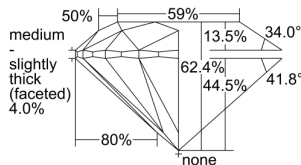

GIA®

FACSIMILE

GIA REPORT 6355879394

Verify this report at GIA.edu

GIA NATURAL DIAMOND DOSSIER®

September 02, 2020
GIA Report Number 6355879394
Shape and Cutting Style ..... Round Brilliant
Measurements ..... 4.69 - 4.73 x 2.94 mm

GRADING RESULTS

Carat Weight ..... 0.40 carat
Color Grade ..... F
Clarity Grade VS1
Cut Grade ..... Excellent

ADDITIONAL GRADING INFORMATION

Polish ..... Excellent
Symmetry ..... Excellent
Fluorescence ..... None
Clarity Characteristics ..... Cloud, Feather, Pinpoint
Inscription(s): GIA 6355879394

PROPORTIONS

Profile to actual proportions

GRADING SCALES

GIA COLOR SCALE	GIA CLARITY SCALE	GIA CUT SCALE	
D	FLAWLESS	EXCELLENT	
E	INTERNALLY FLAWLESS		
F		VVS₁	VERY GOOD
G	VVS₂		
H	VS₁	GOOD	
I	VS₂		
J	SI₁	FAIR	
K	SI₂		
L	I₁	POOR	
M	I₂		
N	I₃		
O			
P			
Q			
R			
S			
T			
U			
V			
W			
X			
Y			
Z