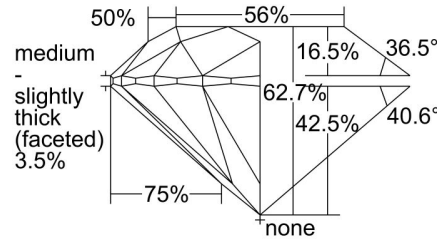

### GRADING RESULTS

Carat Weight ..... 1.51 carat

Color Grade ..... E

Clarity Grade ..... SI1

Cut Grade ..... Excellent

### PROPORTIONS

Profile to actual proportions

### CLARITY CHARACTERISTICS