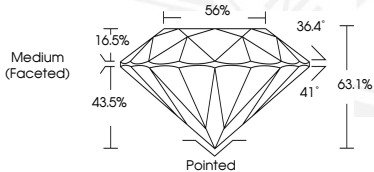

INTERNATIONAL GEMOLOGICAL INSTITUTE

ELECTRONIC COPY

668468041

January 15, 2025
IGI Report Number 668468041
ROUND BRILLIANT
NATURAL DIAMOND
5.63 - 5.68 X 3.57 MM
Carat Weight 0.70 CARAT
Color Grade G
Clarity Grade VVS 1
Cut Grade EXCELLENT
Polish EXCELLENT
Symmetry EXCELLENT
Fluorescence NONE
Inscription(s) IGI 668468041

DIAMOND REPORT

January 15, 2025
IGI Report Number 668468041
Description NATURAL DIAMOND
Shape and Cutting Style ROUND BRILLIANT
Measurements 5.63 - 5.68 X 3.57 MM

GRADING RESULTS

Carat Weight 0.70 CARAT
Color Grade G
Clarity Grade VVS 1
Cut Grade EXCELLENT

ADDITIONAL GRADING INFORMATION

Polish EXCELLENT
Symmetry EXCELLENT
Fluorescence NONE
Identification Features FEATHER
Inscription(s) IGI 668468041

January 15, 2025
IGI Report Number 668468041
ROUND BRILLIANT
NATURAL DIAMOND
5.63 - 5.68 X 3.57 MM
Carat Weight 0.70 CARAT
Color Grade G
Clarity Grade VVS 1
Cut Grade EXCELLENT
Polish EXCELLENT
Symmetry EXCELLENT
Fluorescence NONE
Inscription(s) IGI 668468041