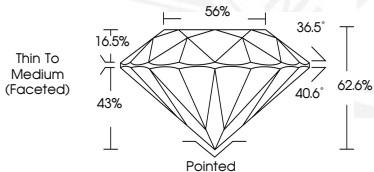

**INTERNATIONAL
GEMOLOGICAL
INSTITUTE**

ELECTRONIC COPY

680578234

February 26, 2025
IGI Report Number 680578234
ROUND BRILLIANT
NATURAL DIAMOND
5.64 - 5.69 X 3.55 MM
Carat Weight **0.70 CARAT**
Color Grade **G**
Clarity Grade **SI 1**
Cut Grade **EXCELLENT**
Polish **EXCELLENT**
Symmetry **EXCELLENT**
Fluorescence **NONE**
Inscription(s) **IGI 680578234**

DIAMOND REPORT

February 26, 2025
IGI Report Number **680578234**
Description **NATURAL DIAMOND**
Shape and Cutting Style **ROUND BRILLIANT**
Measurements **5.64 - 5.69 X 3.55 MM**

GRADING RESULTS

Carat Weight **0.70 CARAT**
Color Grade **G**
Clarity Grade **SI 1**
Cut Grade **EXCELLENT**

ADDITIONAL GRADING INFORMATION

Polish **EXCELLENT**
Symmetry **EXCELLENT**
Fluorescence **NONE**
Identification Features **FEATHER**
Inscription(s) **IGI 680578234**

February 26, 2025
IGI Report Number 680578234
ROUND BRILLIANT
NATURAL DIAMOND
5.64 - 5.69 X 3.55 MM
Carat Weight **0.70 CARAT**
Color Grade **G**
Clarity Grade **SI 1**
Cut Grade **EXCELLENT**
Polish **EXCELLENT**
Symmetry **EXCELLENT**
Fluorescence **NONE**
Inscription(s) **IGI 680578234**