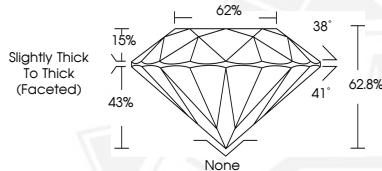

June 23, 2025
IGI Report Number **712527924**
ROUND BRILLIANT
NATURAL DIAMOND
4.24 - 4.28 X 2.68 MM
Carat Weight **0.31 CARAT**
Color Grade **F**
Clarity Grade **VVS 2**
Cut Grade **VERY GOOD**
Polish **VERY GOOD**
Symmetry **VERY GOOD**
Fluorescence **NONE**
Inscription(s) **(IGI) 712527924**

June 23, 2025
IGI Report Number **712527924**
ROUND BRILLIANT
NATURAL DIAMOND
4.24 - 4.28 X 2.68 MM
Carat Weight **0.31 CARAT**
Color Grade **F**
Clarity Grade **VVS 2**
Cut Grade **VERY GOOD**
Polish **VERY GOOD**
Symmetry **VERY GOOD**
Fluorescence **NONE**
Inscription(s) **(IGI) 712527924**