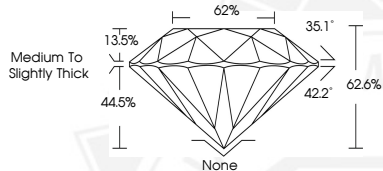

August 27, 2025
IGI Report Number **723523291**
ROUND BRILLIANT
NATURAL DIAMOND
4.79 - 4.86 X 3.02 MM
Carat Weight **0.43 CARAT**
Color Grade **I**
Clarity Grade **SI 1**
Cut Grade **VERY GOOD**
Polish **GOOD**
Symmetry **VERY GOOD**
Fluorescence **VERY SLIGHT**
Inscription(s) **(G) 723523291**

August 27, 2025
IGI Report Number **723523291**
ROUND BRILLIANT
NATURAL DIAMOND
4.79 - 4.86 X 3.02 MM
Carat Weight **0.43 CARAT**
Color Grade **I**
Clarity Grade **SI 1**
Cut Grade **VERY GOOD**
Polish **GOOD**
Symmetry **VERY GOOD**
Fluorescence **VERY SLIGHT**
Inscription(s) **(G) 723523291**