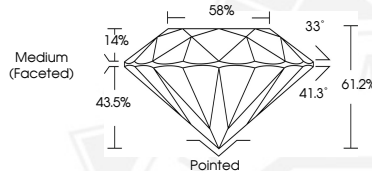

December 2, 2025
IGI Report Number 732581956
ROUND BRILLIANT
NATURAL DIAMOND
6.23 - 6.27 X 3.83 MM
0.91 CARAT
D
VVS 1
EXCELLENT
EXCELLENT
EXCELLENT
VERY SLIGHT
IGI 732581956
Comments: IDEAL CUT ROUND
BRILLIANT