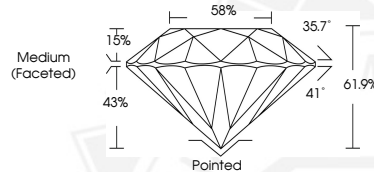

October 1, 2025
IGI Report Number 733522928
ROUND BRILLIANT
NATURAL DIAMOND
4.27 - 4.30 X 2.66 MM
0.30 CARAT
D
VS 1
EXCELLENT
EXCELLENT
EXCELLENT
NONE
IGI 733522928
Comments: IDEAL CUT ROUND
BRILLIANT