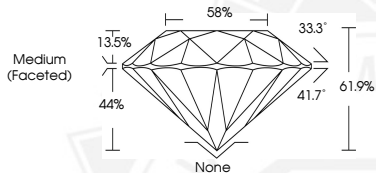

October 14, 2025

IGI Report Number 735515427

ROUND BRILLIANT

NATURAL DIAMOND

4.29 - 4.30 X 2.66 MM

0.30 CARAT

G

VVS 1

EXCELLENT

VERY GOOD

VERY GOOD

NONE

IGI 735515427