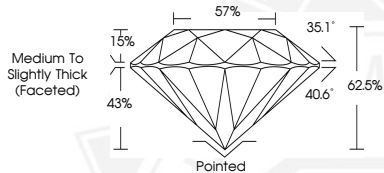

October 13, 2025

IGI Report Number 735516386

ROUND BRILLIANT

NATURAL DIAMOND

4.28 - 4.34 X 2.69 MM

0.31 CARAT

G

VVS 1

EXCELLENT

VERY GOOD

VERY GOOD

NONE

IGI 735516386

Comments: IDEAL CUT ROUND
BRILLIANT