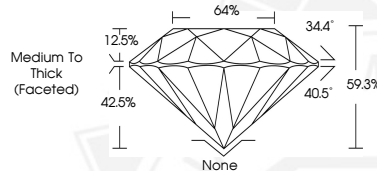

October 9, 2025
IGI Report Number 735516535
ROUND BRILLIANT
NATURAL DIAMOND
4.41 - 4.46 X 2.63 MM
Carat Weight **0.33 CARAT**
Color Grade **G**
Clarity Grade **VS 1**
Cut Grade **VERY GOOD**
Polish **VERY GOOD**
Symmetry **GOOD**
Fluorescence **VERY SLIGHT**
Inscription(s) **IGI 735516535**