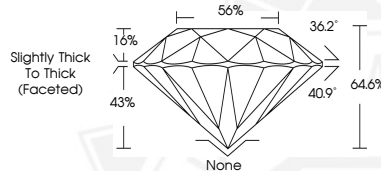

October 6, 2025
IGI Report Number 735517564
ROUND BRILLIANT
NATURAL DIAMOND
4.16 - 4.19 X 2.70 MM
0.30 CARAT
E
VVS 2
VERY GOOD
EXCELLENT
VERY GOOD
NONE
Inscription(s) IGI 735517564