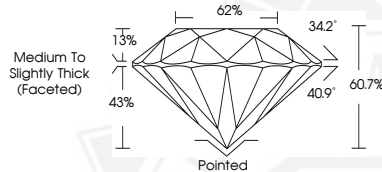

October 10, 2025
IGI Report Number 735520812
ROUND BRILLIANT
NATURAL DIAMOND
4.71 - 4.74 X 2.87 MM
0.40 CARAT
G
VVS 2
EXCELLENT
EXCELLENT
EXCELLENT
VERY SLIGHT
IGI 735520812