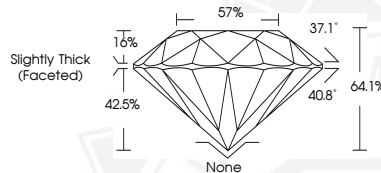

October 10, 2025
IGI Report Number 735520815
ROUND BRILLIANT
NATURAL DIAMOND
4.74 - 4.77 X 3.05 MM
Carat Weight **0.44 CARAT**
Color Grade **G**
Clarity Grade **I.F.**
Cut Grade **VERY GOOD**
Polish **VERY GOOD**
Symmetry **VERY GOOD**
Fluorescence **NONE**
Inscription(s) **IGI 735520815**