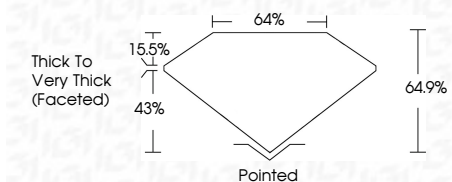

**ELECTRONIC COPY**

741564841  
Report verification at [igi.org](http://igi.org)

October 30, 2025  
IGI Report Number **741564841**  
Description **NATURAL DIAMOND**  
Shape and Cutting Style **OVAL BRILLIANT**  
Measurements **8.47 X 6.16 X 4.00 MM**

**GRADING RESULTS**

Carat Weight **1.41 CARAT**  
Color Grade **G**  
Clarity Grade **VS 2**  
Cut Grade **VERY GOOD**

**ADDITIONAL GRADING INFORMATION**

Polish **EXCELLENT**  
Symmetry **EXCELLENT**  
Fluorescence **NONE**  
Inscription(s) **IGI 741564841**

**IGI**

October 30, 2025  
IGI Report No 741564841  
**OVAL BRILLIANT**  
8.47 X 6.16 X 4.00 MM  
1.41 CARAT  
G  
VS 2  
VERY GOOD  
64%  
64%  
Thick to Very Thick (Faceted)  
Pointed  
EXCELLENT  
EXCELLENT  
NONE  
IGI 741564841

Carat Weight **1.41 CARAT**  
Color Grade **G**  
Clarity Grade **VS 2**  
Cut Grade **VERY GOOD**

**ADDITIONAL GRADING INFORMATION**

Polish **EXCELLENT**  
Symmetry **EXCELLENT**  
Fluorescence **NONE**  
Inscription(s) **IGI 741564841**