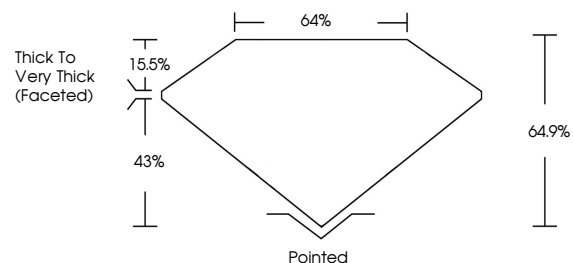

PROPORTIONS