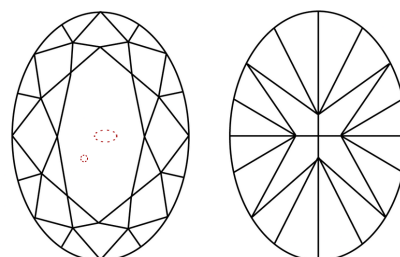

**ELECTRONIC COPY**

741564841  
Report verification at [igi.org](http://igi.org)

October 30, 2025  
IGI Report Number **741564841**  
Description **NATURAL DIAMOND**  
Shape and Cutting Style **OVAL BRILLIANT**  
Measurements **8.47 X 6.16 X 4.00 MM**

**DIAMOND REPORT**

October 30, 2025  
IGI Report Number **741564841**  
Description **NATURAL DIAMOND**  
Shape and Cutting Style **OVAL BRILLIANT**  
Measurements **8.47 X 6.16 X 4.00 MM**

**GRADING RESULTS**

Carat Weight **1.41 CARAT**  
Color Grade **G**  
Clarity Grade **VS 2**  
Cut Grade **VERY GOOD**

**ADDITIONAL GRADING INFORMATION**

Polish **EXCELLENT**  
Symmetry **EXCELLENT**  
Fluorescence **NONE**  
Inscription(s) **IGI 741564841**

**PROPORTIONS**

Sample Image Used

**CLARITY CHARACTERISTICS**

**KEY TO SYMBOLS**

Red symbols indicate internal characteristics.  
Green symbols indicate external characteristics.

**COLOR**

| D - F     | G - J          | K - M           | N - R            | S - Z       | FANCY |
|-----------|----------------|-----------------|------------------|-------------|-------|
| Colorless | Near Colorless | Slightly Tinted | Very Light Color | Light Color |       |